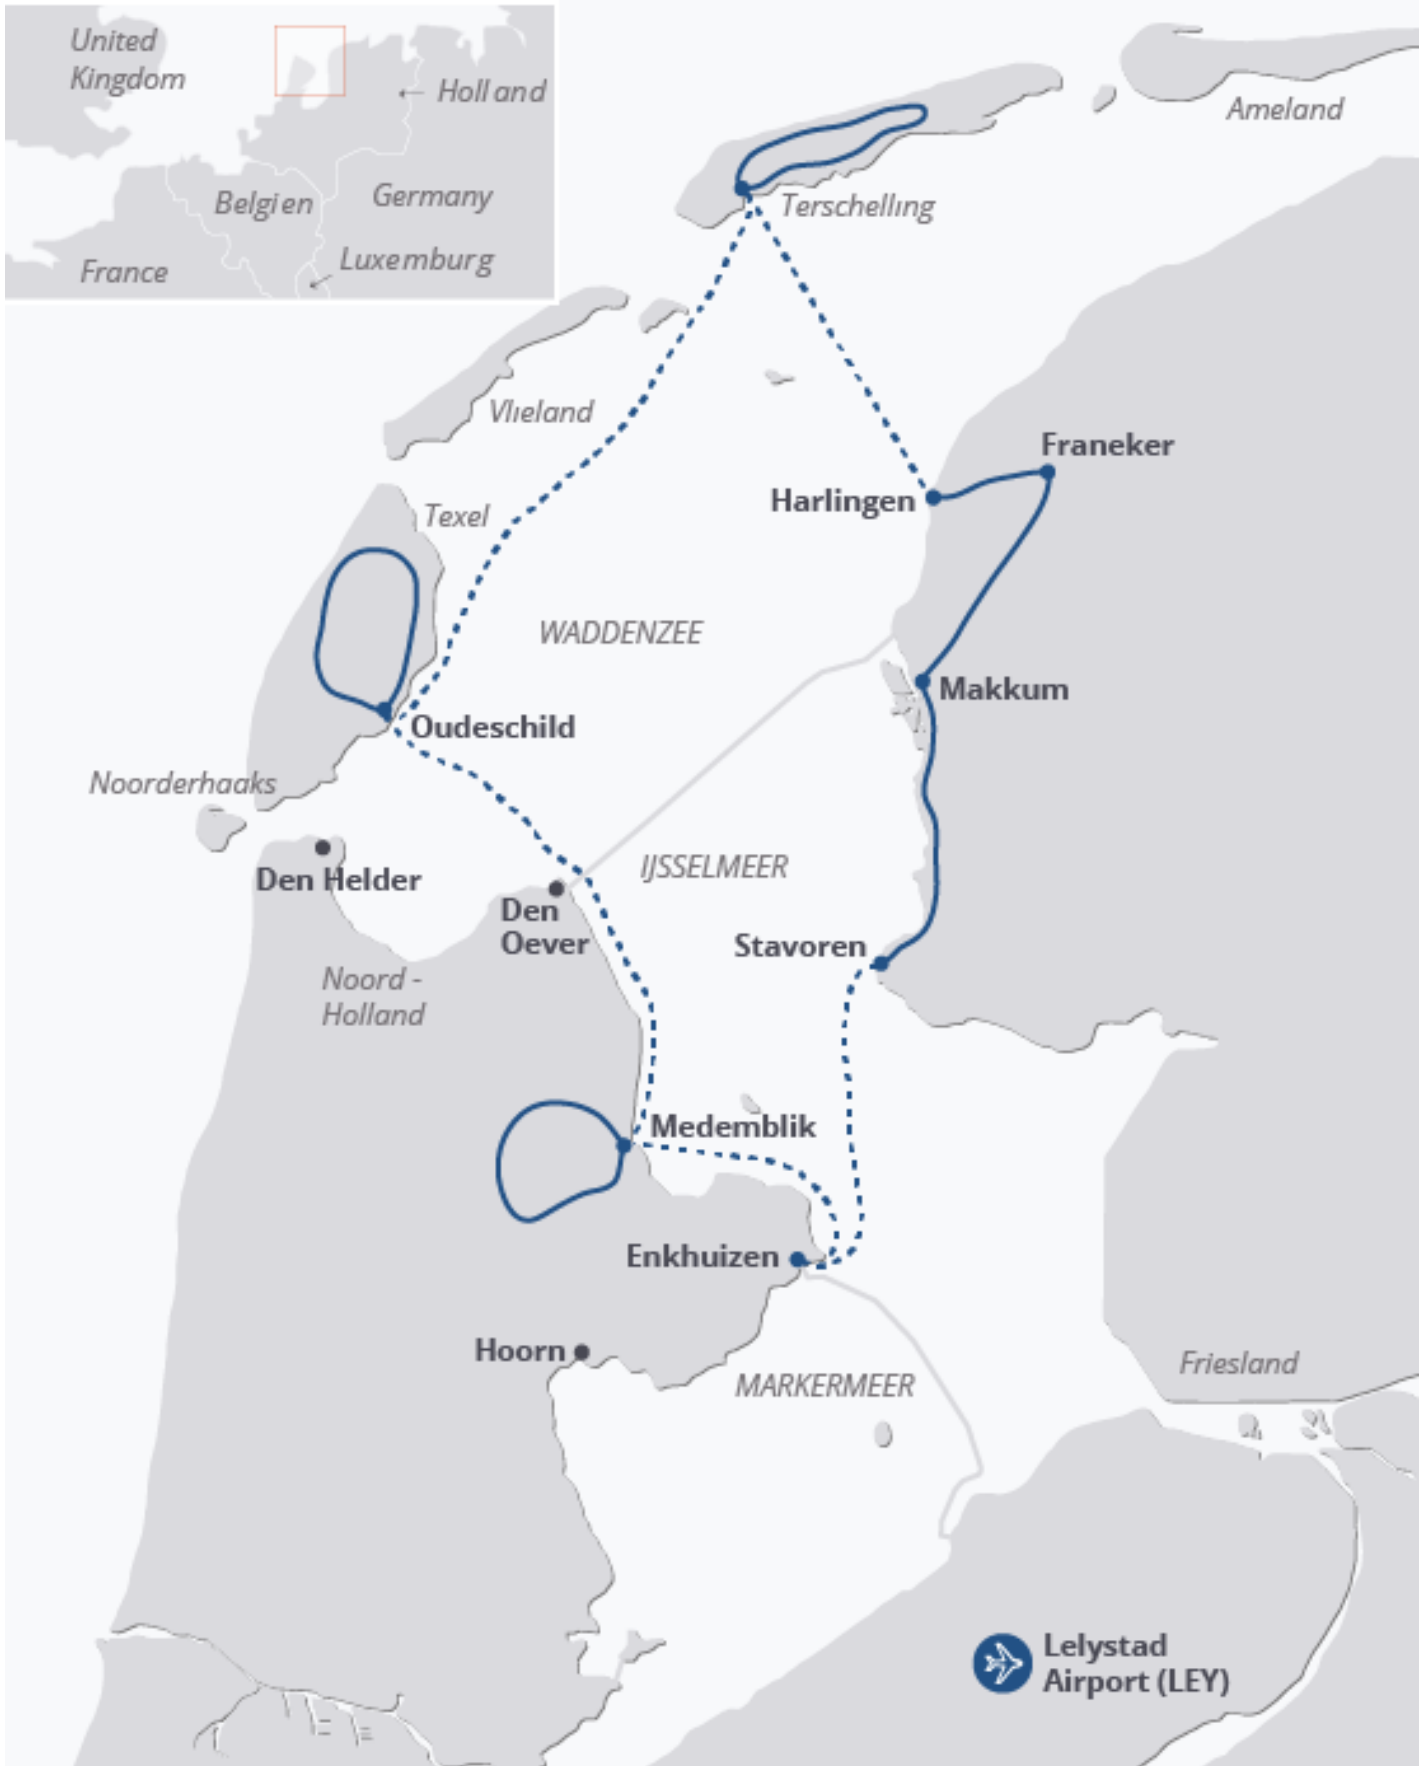

inselhüpfen

E-BIKE & BOAT

Wadden Sea Islands PLUS · Netherlands

Route

from Enkhuizen / to Enkhuizen

Duration

8 Days / 7 Nights

Distance

193 - 238 km

Level 1 (E-Bike)

▲▲▲

A UNESCO World Heritage Experience on the Wadden Sea

If you prefer to travel with a knowledgeable guide and value superior comfort in your accommodation, our Wadden Sea PLUS Tour is the right choice for you. On board the proud three-masted sailing ship Leafde fan Fryslan, you will experience a week of pure nature. Cycling fans are in for a treat, as the provinces of North Holland and Friesland, through which this varied trip takes you, boast a fantastic network of cycle paths.

The highlights of the tour are the North Sea islands of Texel and Terschelling with their beautiful nature reserves and long sandy beaches, which you explore by bike. But the mainland with its historic towns of Medemblik, Enkhuizen, Bolsward and Hinelopen as well as many picturesque villages also has a lot to offer. All this is combined with a real sailing experience on the Leafde fan Fryslan to create a unique vacation experience. If you wish, you can help the experienced crew with navigation and hoisting the sails. Come on board and feel the incomparable freedom of the sea!

Itinerary

1st Day Enkhuizen (Embarkation) - Medemblik

Individual journey to Enkhuizen. Embarkation and check in on board from 2 pm close to the railway station near the beautiful centre of Enkhuizen. Once everyone has unpacked and settled in, the skipper joins the guests for an aperitif before giving a short briefing about the journey, details about the ship and relevant safety measures to be taken on board. In the evening, there is time to take a stroll through the historical centre of Enkhuizen, a quaint town that was home to the Dutch merchant fleet during the Dutch Golden Age. The first night on board is spent in Enkhuizen on the western bank of the IJsselmeer.